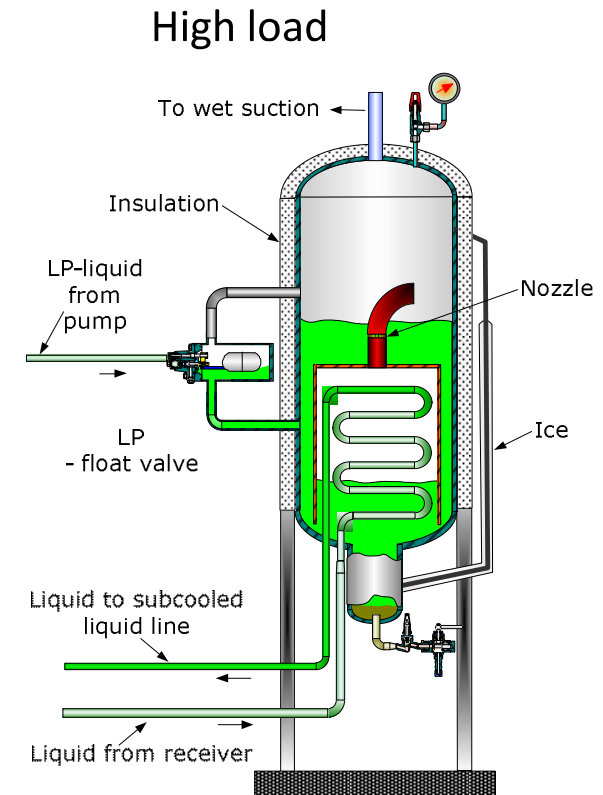

CPW-15 water purger

- Self regulating
- No regulation devices
- No maintenance
- No electrical connections
- Easy installation
- Energy neutral

“Everything should be made as simple as possible,
but not simpler”