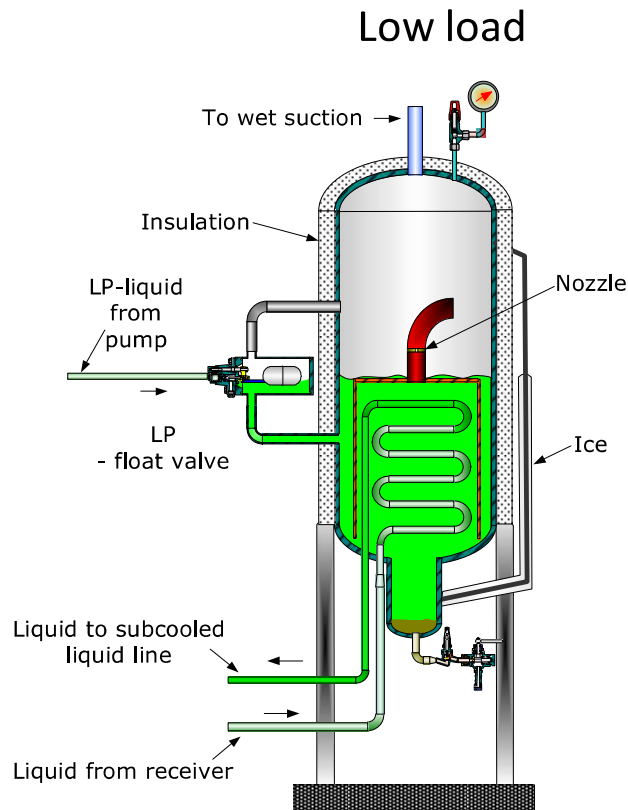

CPW-15 water purger

- Self regulating
- No regulation devices
- No maintenance
- No electrical connections
- Easy installation
- Energy neutral

“Everything should be made as simple as possible,
but not simpler”